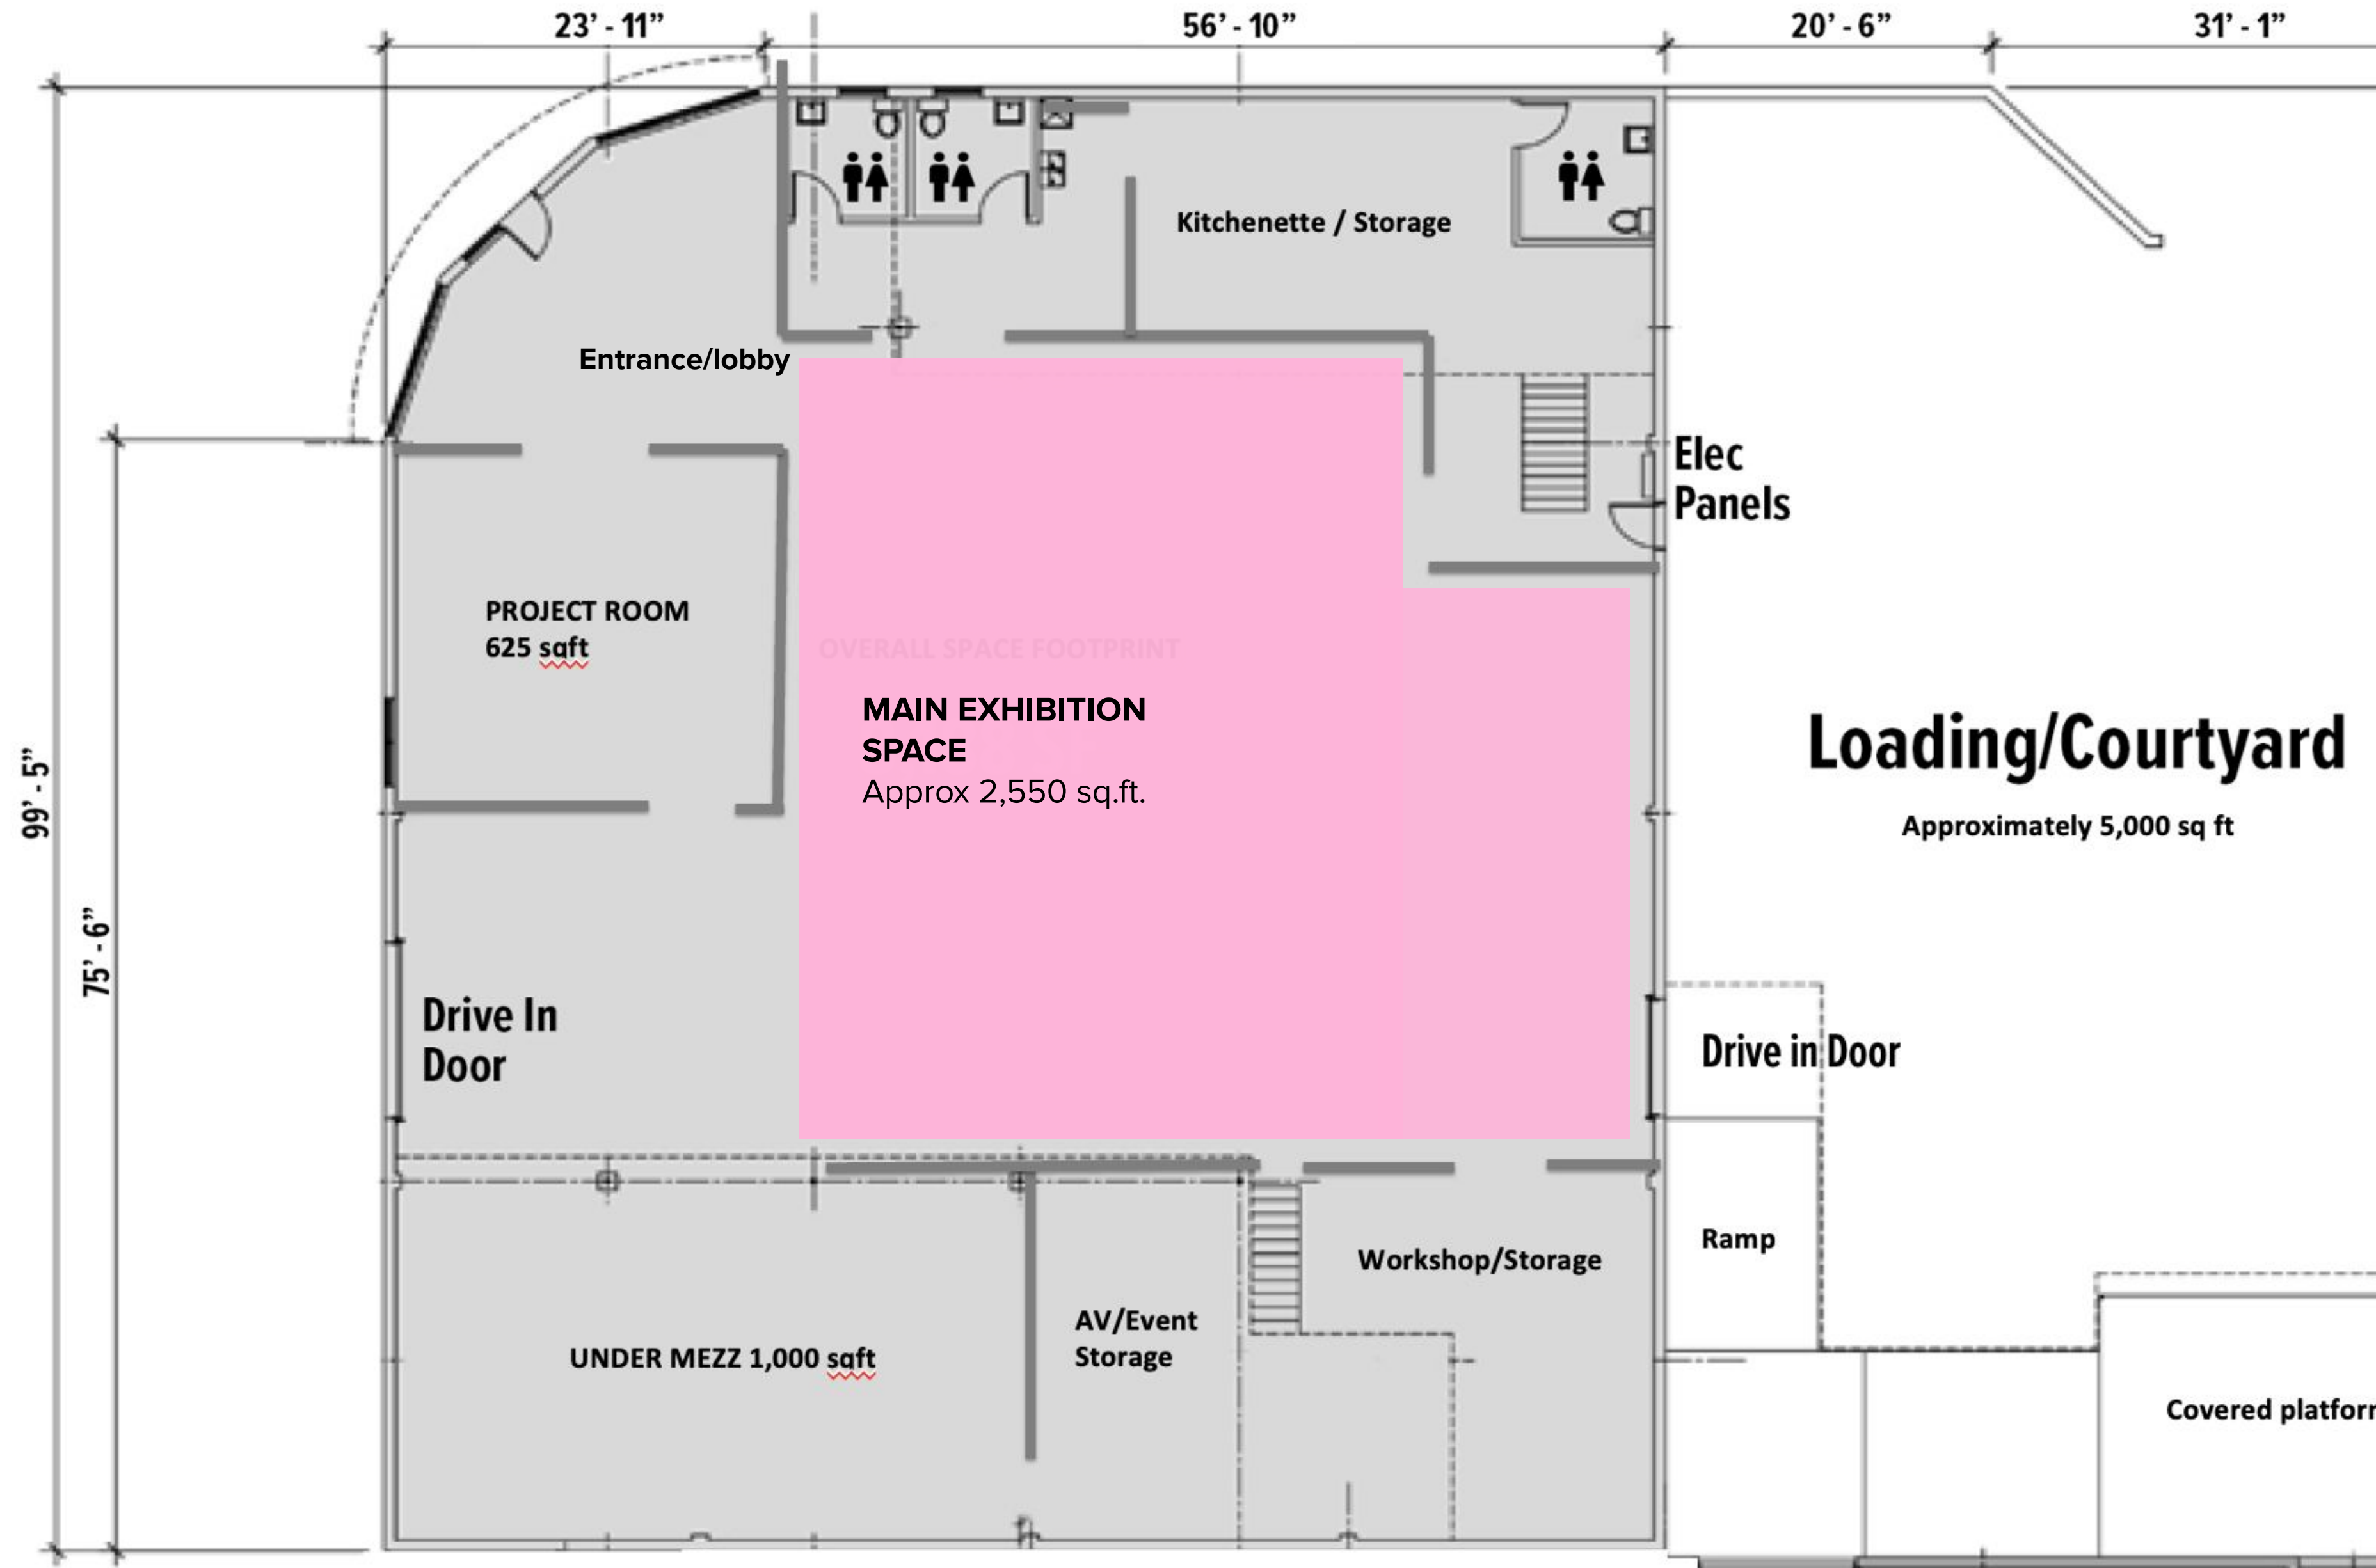

Locust Projects' new 8,000 sq. ft. home in Little River features a rotating schedule of site-specific installations by an array of local, national and international artists in the Main Gallery, Project Room and Digital Innovation Lab. Selected artists will have access to studio work space in the months prior to their project opening.

MAIN GALLERY

Approximately 2,500 sq ft

ABOUT THE SPACE

- Ceiling height: 17 ft.
- ADA Restrooms:
2 public; 1 private
- Kitchenette, prep area, lockers
- Two loading bays / roll-up doors

STAFF ONLY

Thank you!