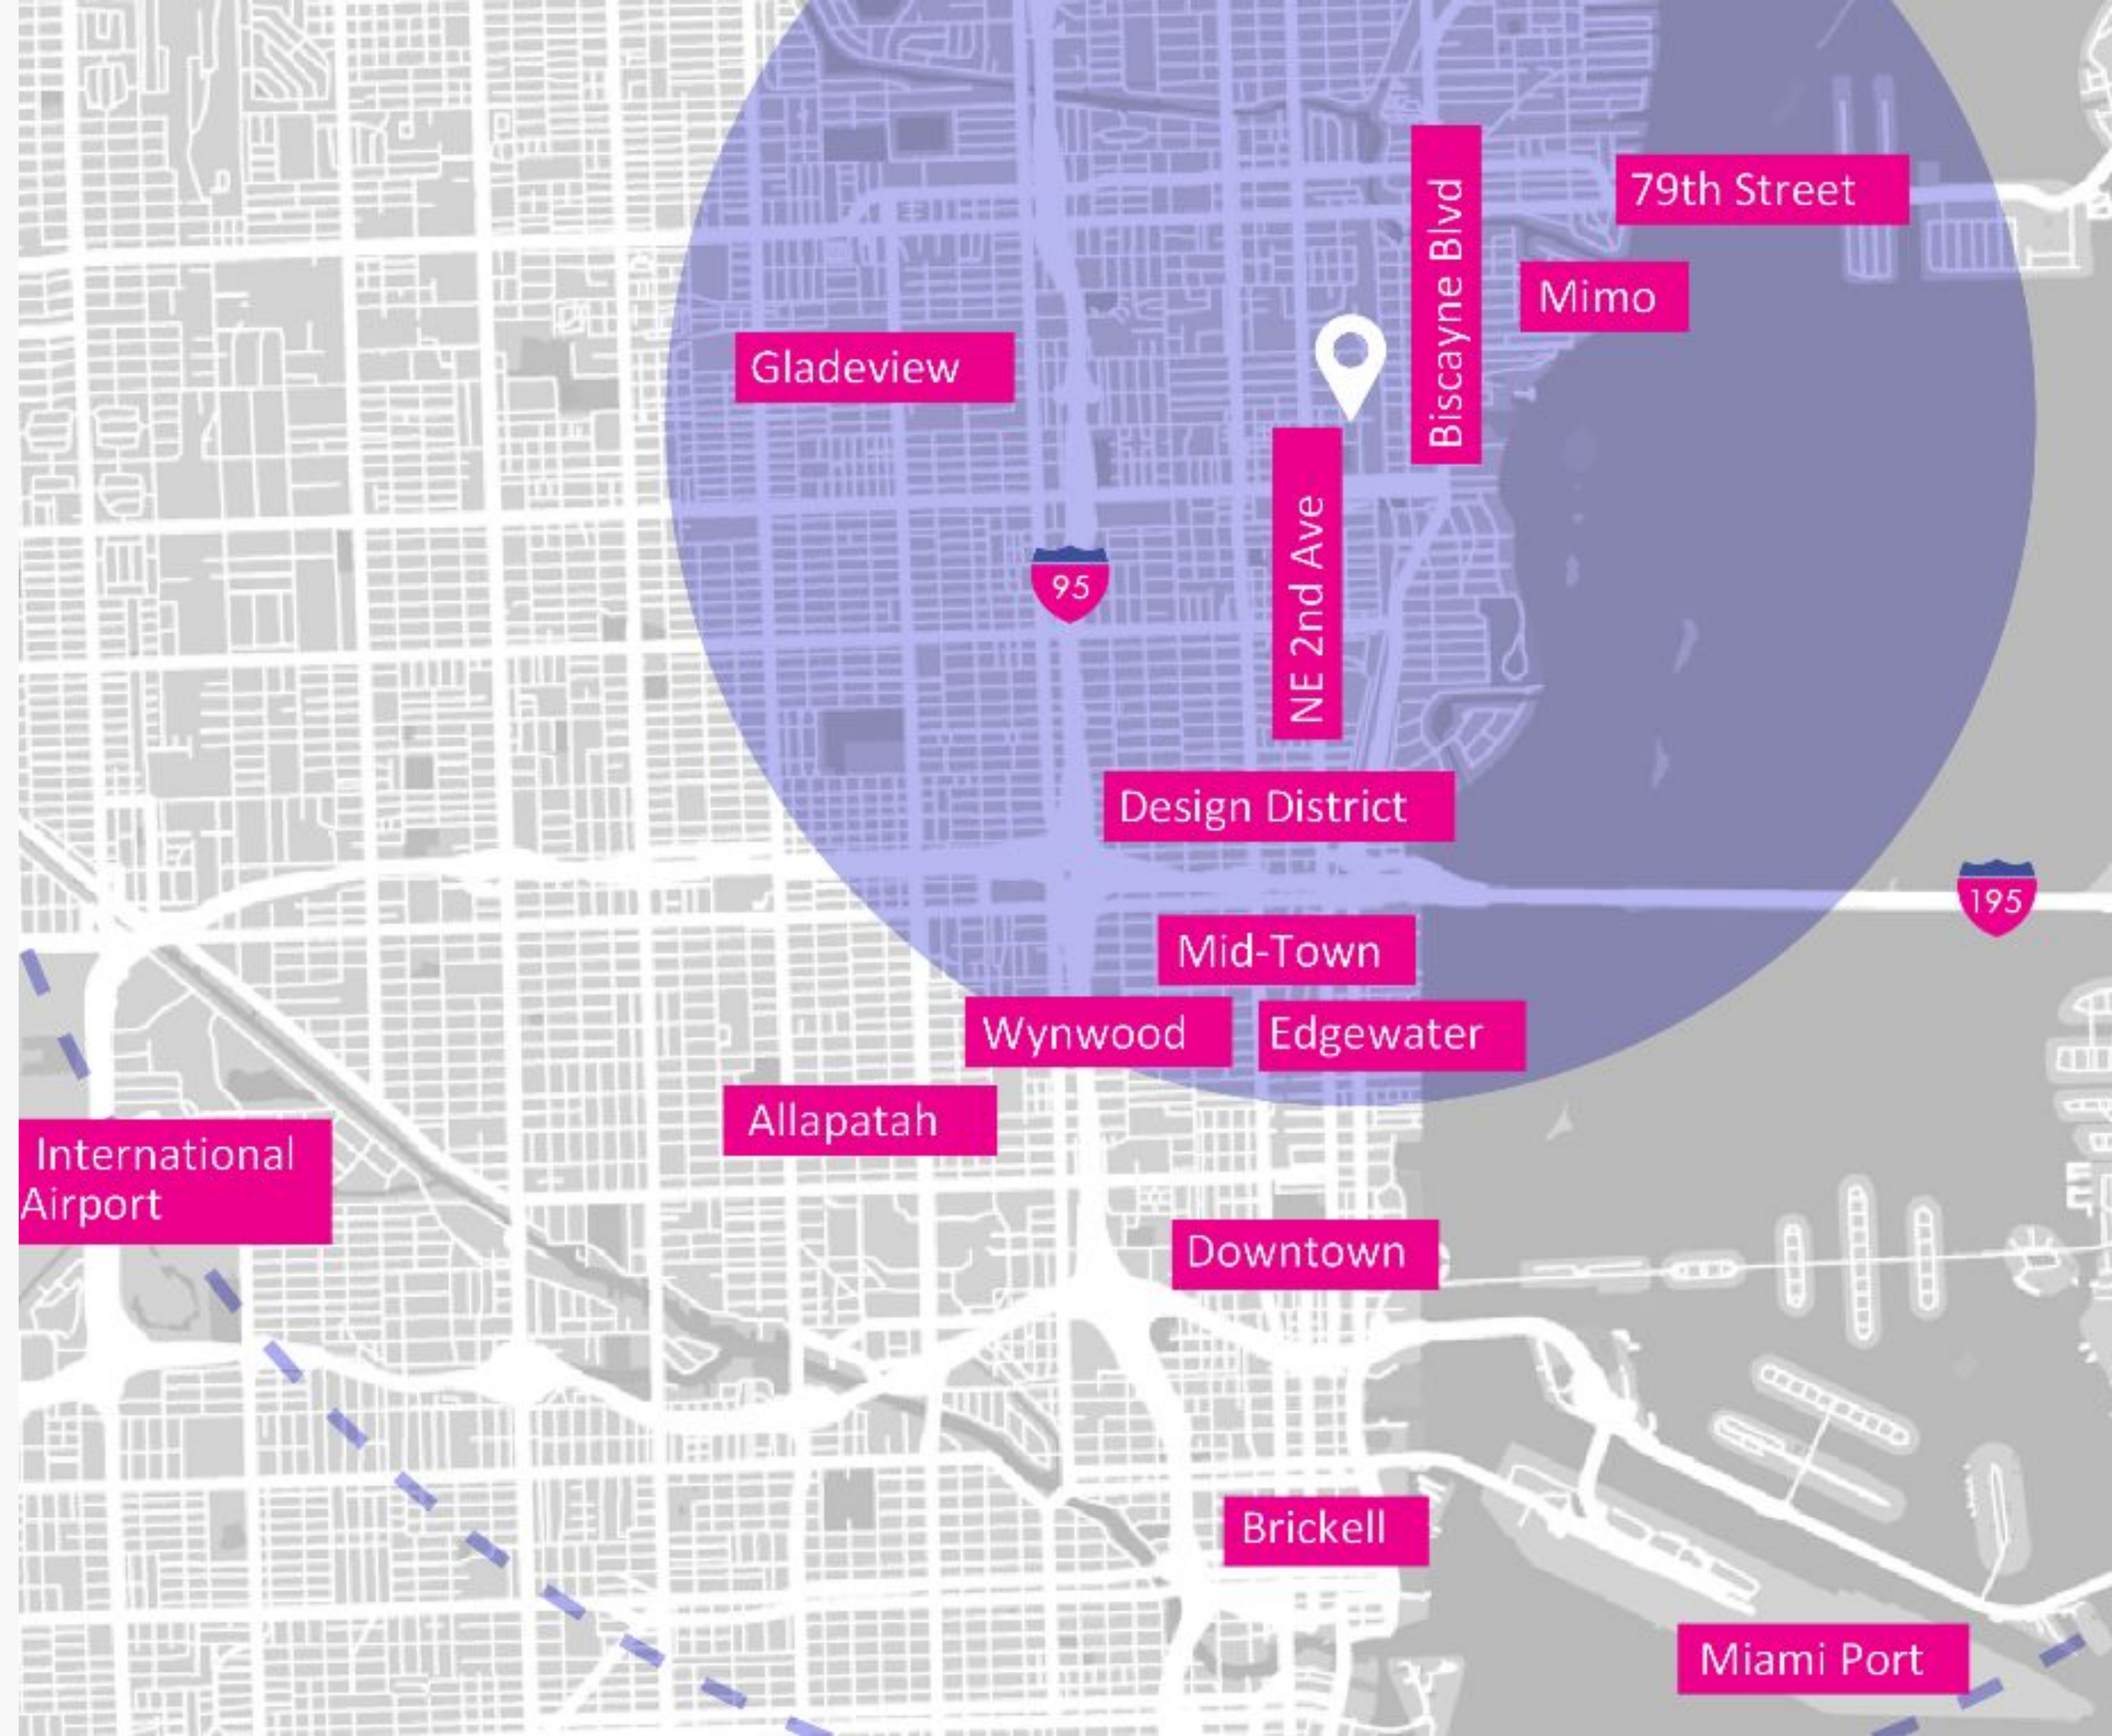

Daniel Almeida and Adrian Rivera
The Elephant Never Forgets, 2024

Alexandre Arrechea
Herramienta Desnuda (Bare Tool), 2024

LOCUST PROJECTS
297 NE 67 ST
305-576-8570
locustprojects.org
Wed-Sat | 11am-5pm | We are FREE
Please leave deliveries inside door during
regular business hours.

**LOCUST
PROJECTS**

**ART
HAPPENS
HERE.**

LOCATION

Located in Little River / Little Haiti's industrial neighborhood off NE 2nd Avenue and 67th Street, Locust Projects is close to the Design District, MiMo, Wynwood, Miami Beach, and Miami International Airport and 8 miles to South Beach.