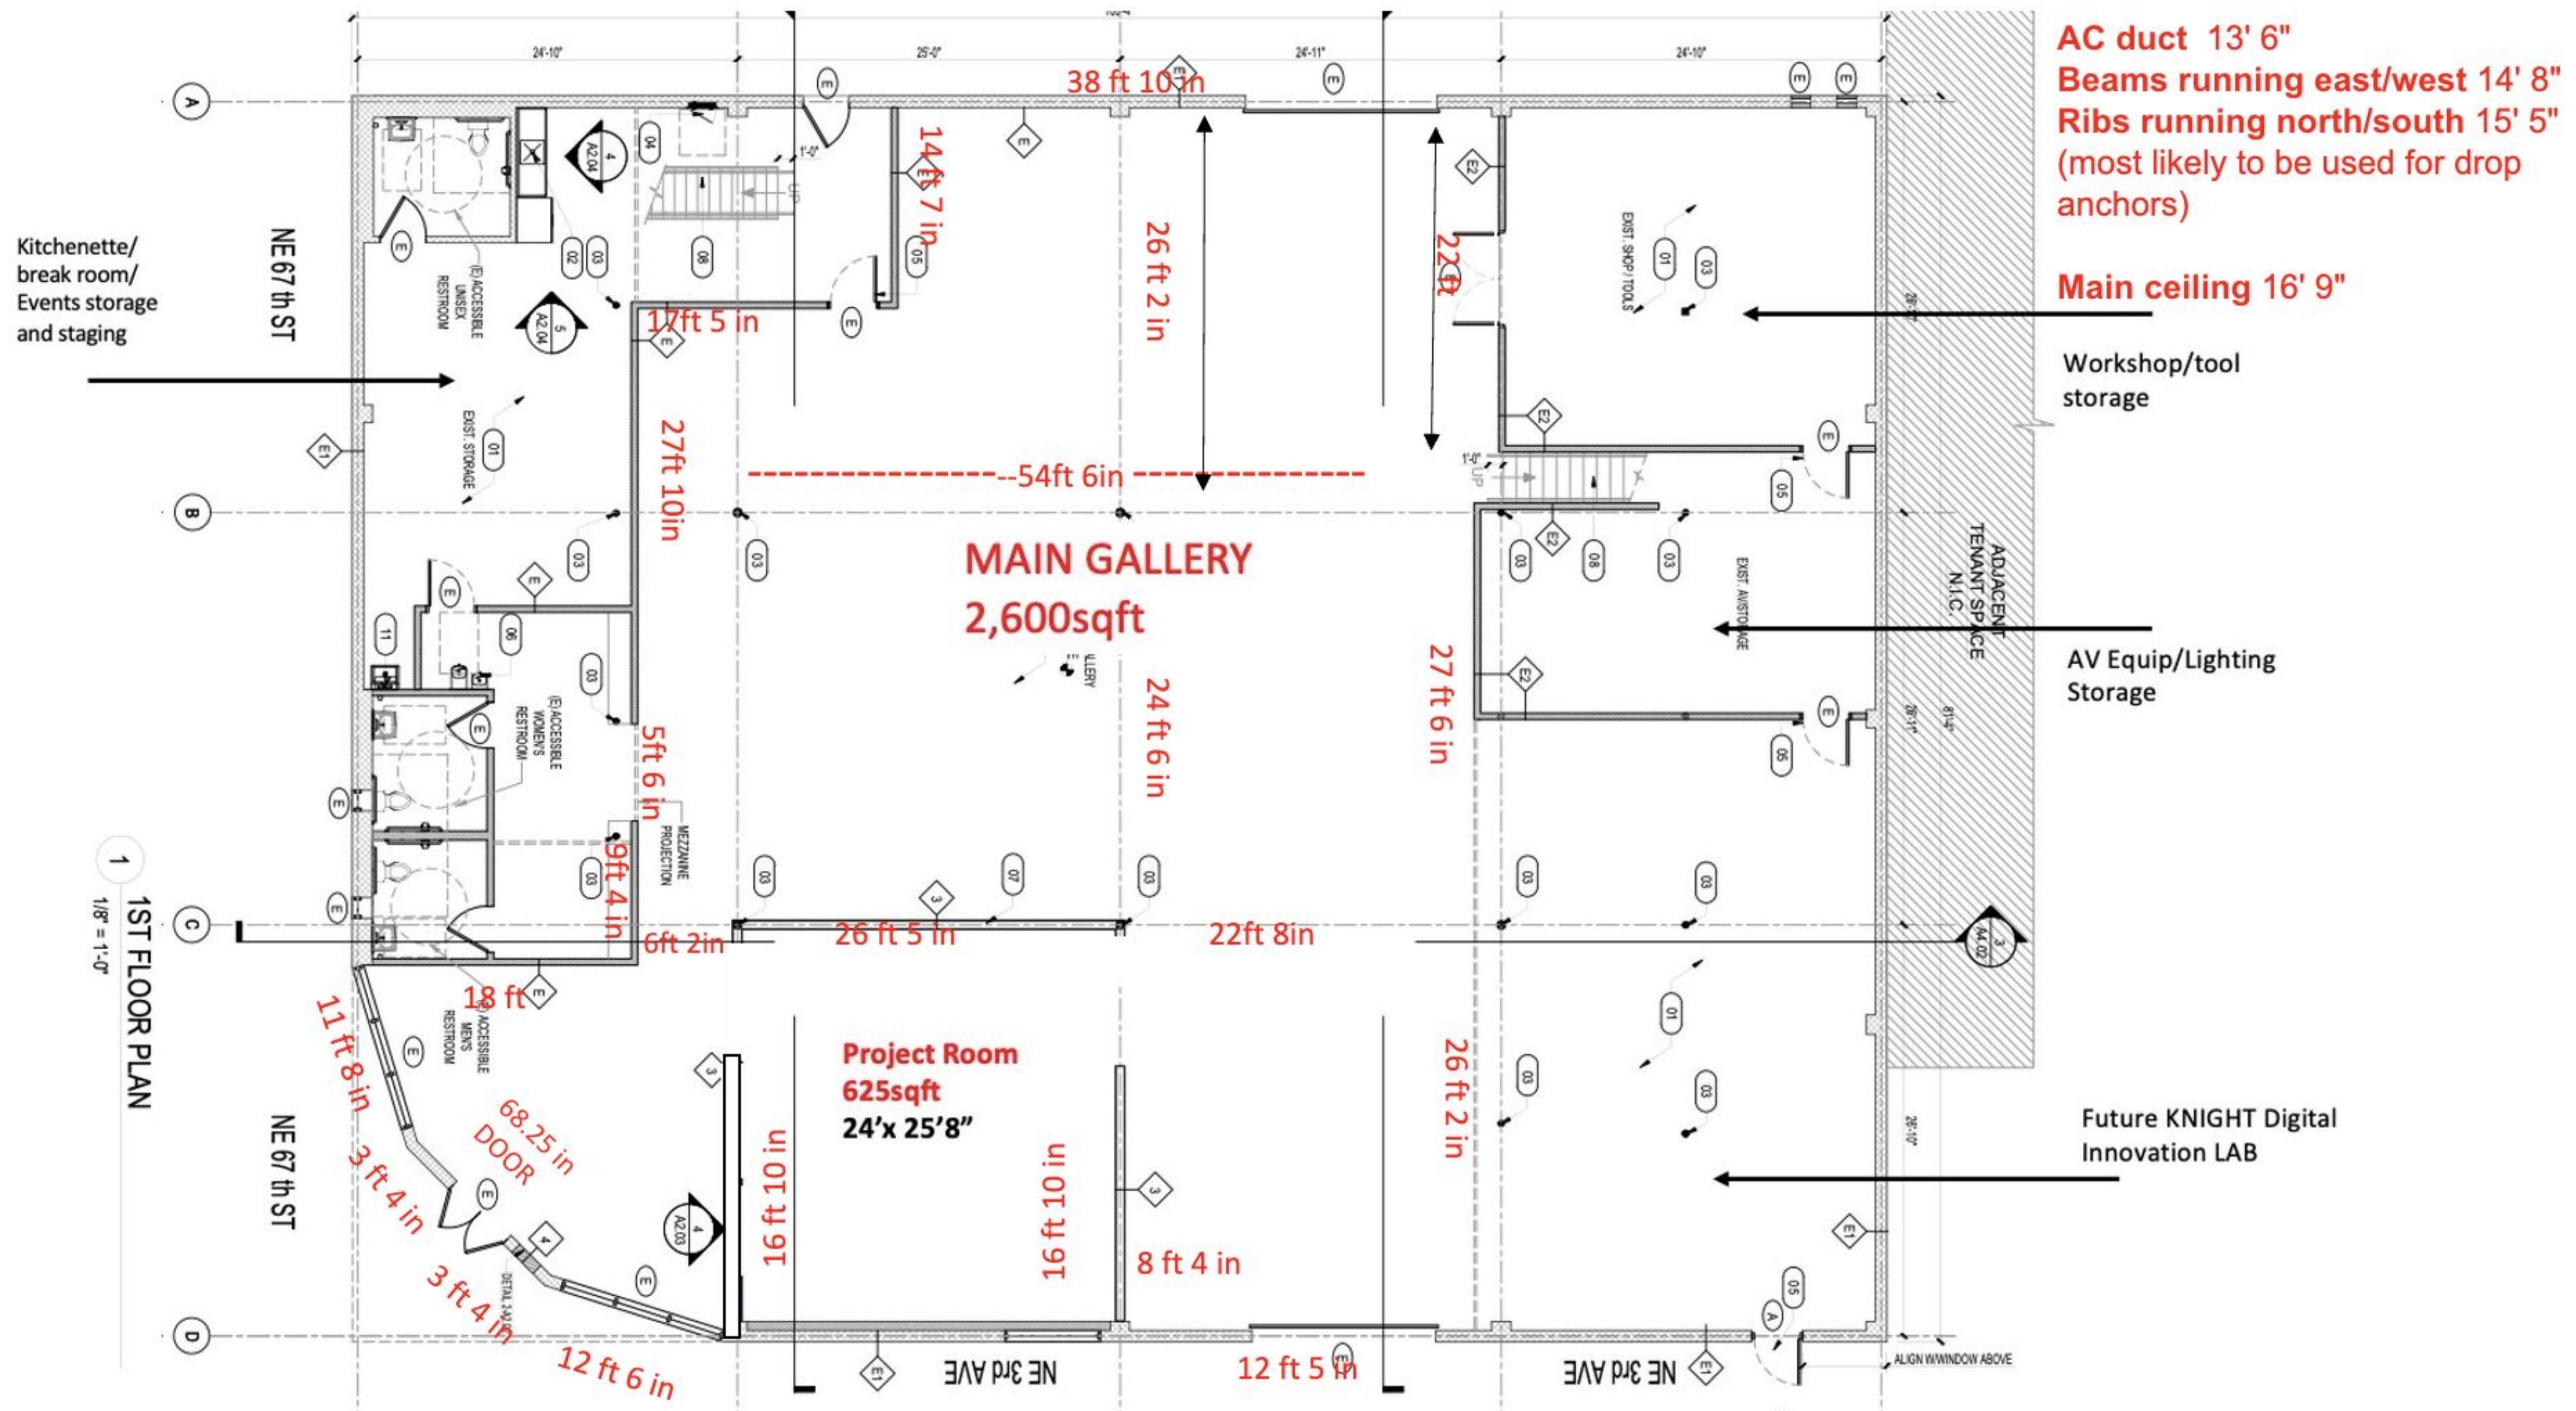

Locust Projects' new 8,000 sq. ft. home in Little River features a rotating schedule of site-specific installations by an array of local, national and international artists in the Main Gallery, Project Room and Digital Innovation Lab. Selected artists will have access to studio work space in the months prior to their project opening.

MAIN GALLERY

Approximately 2,500 sq ft

ABOUT THE SPACE

- Ceiling height: 17 ft.
- ADA Restrooms:
2 public; 1 private
- Kitchenette, prep area, lockers
- Two loading bays / roll-up doors

STAFF ONLY

Thank you!