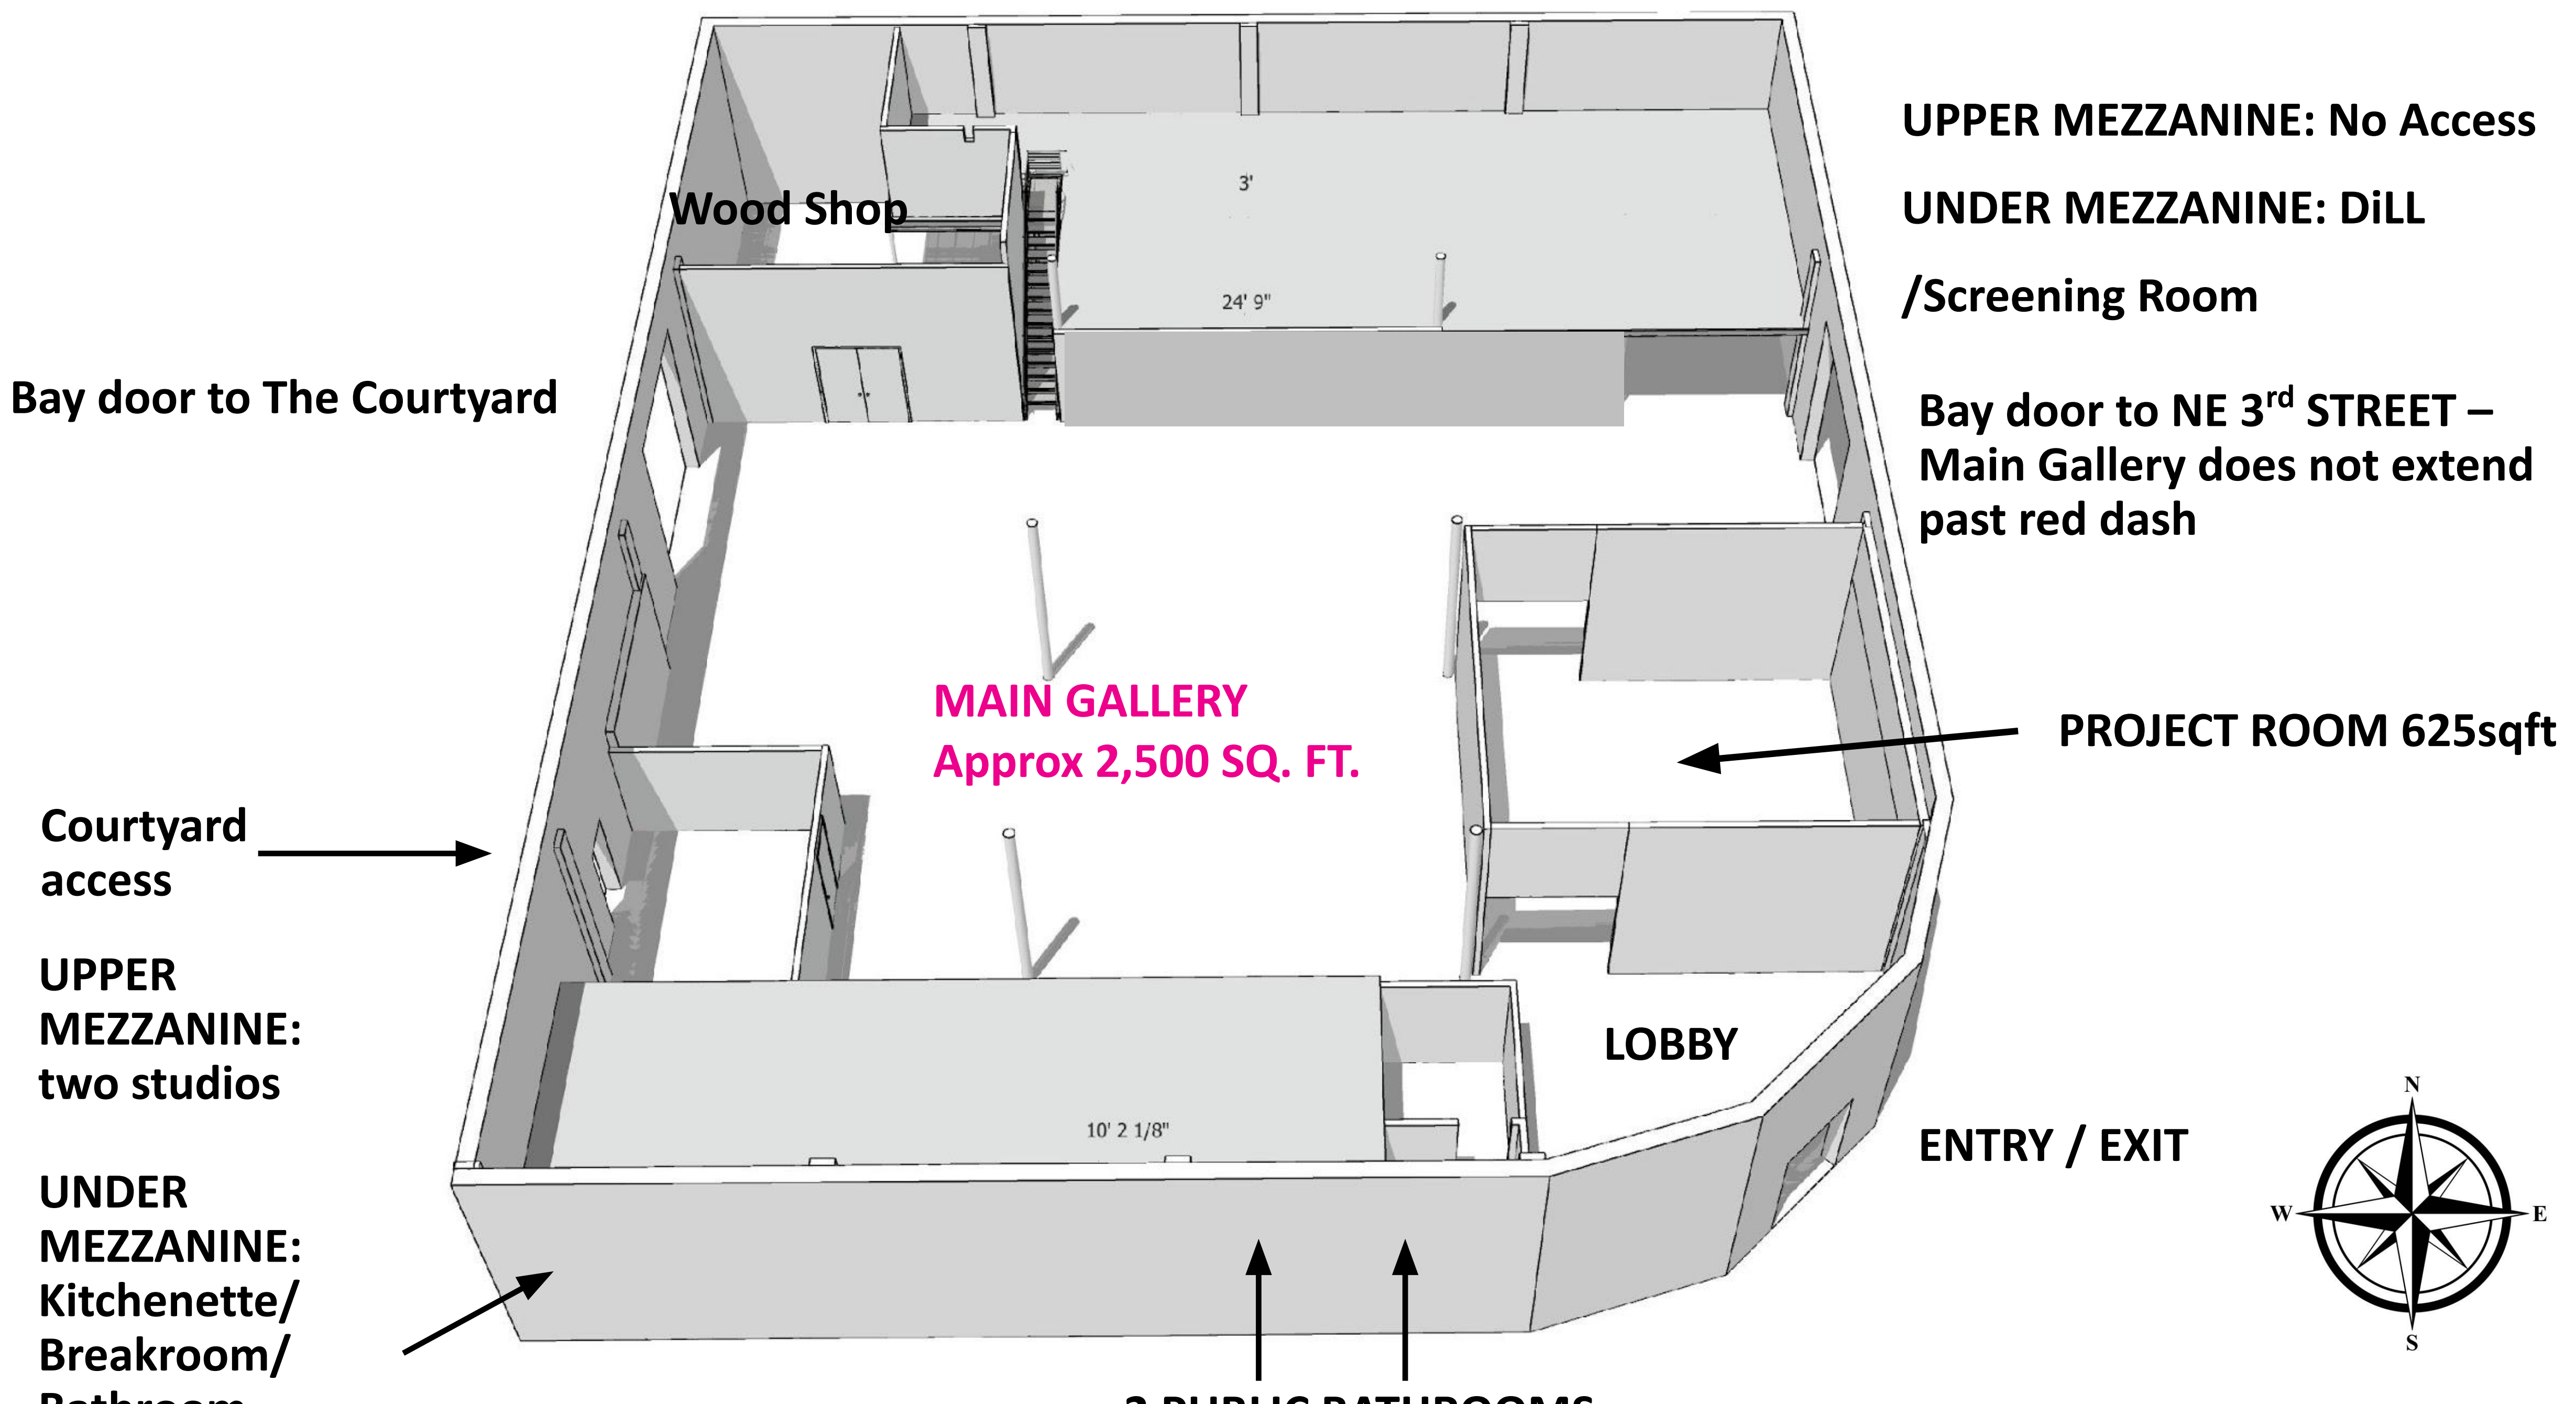

MAIN GALLERY

Approximately 2,500 sq ft

ABOUT THE SPACE

- Ceiling height: 17 ft.
- ADA Restrooms:
2 public; 1 private
- Kitchenette, prep area, lockers
- Two loading bays / roll-up doors

STAFF ONLY

Thank you!