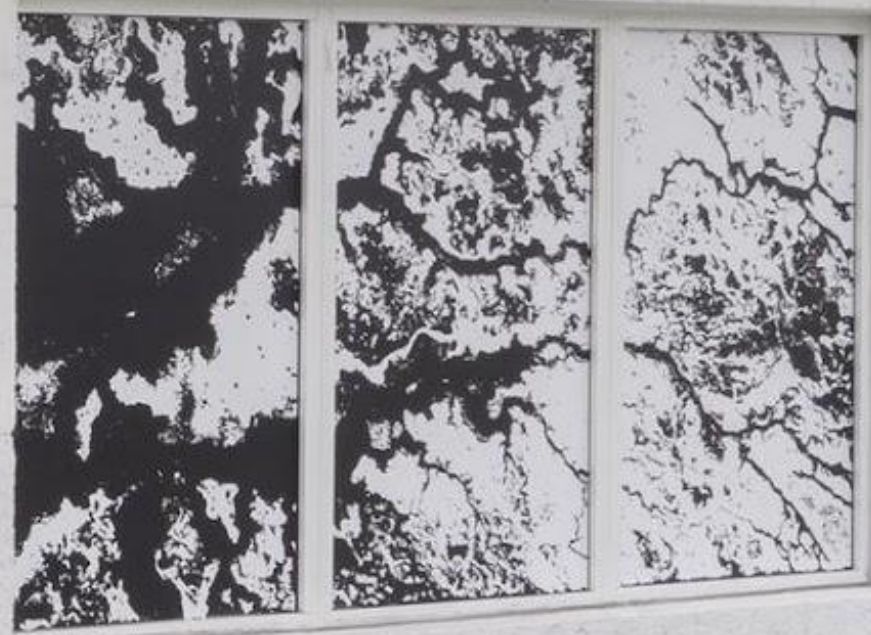

LOCUST
PROJECTS

ART
HAPPENS
HERE.

297

297