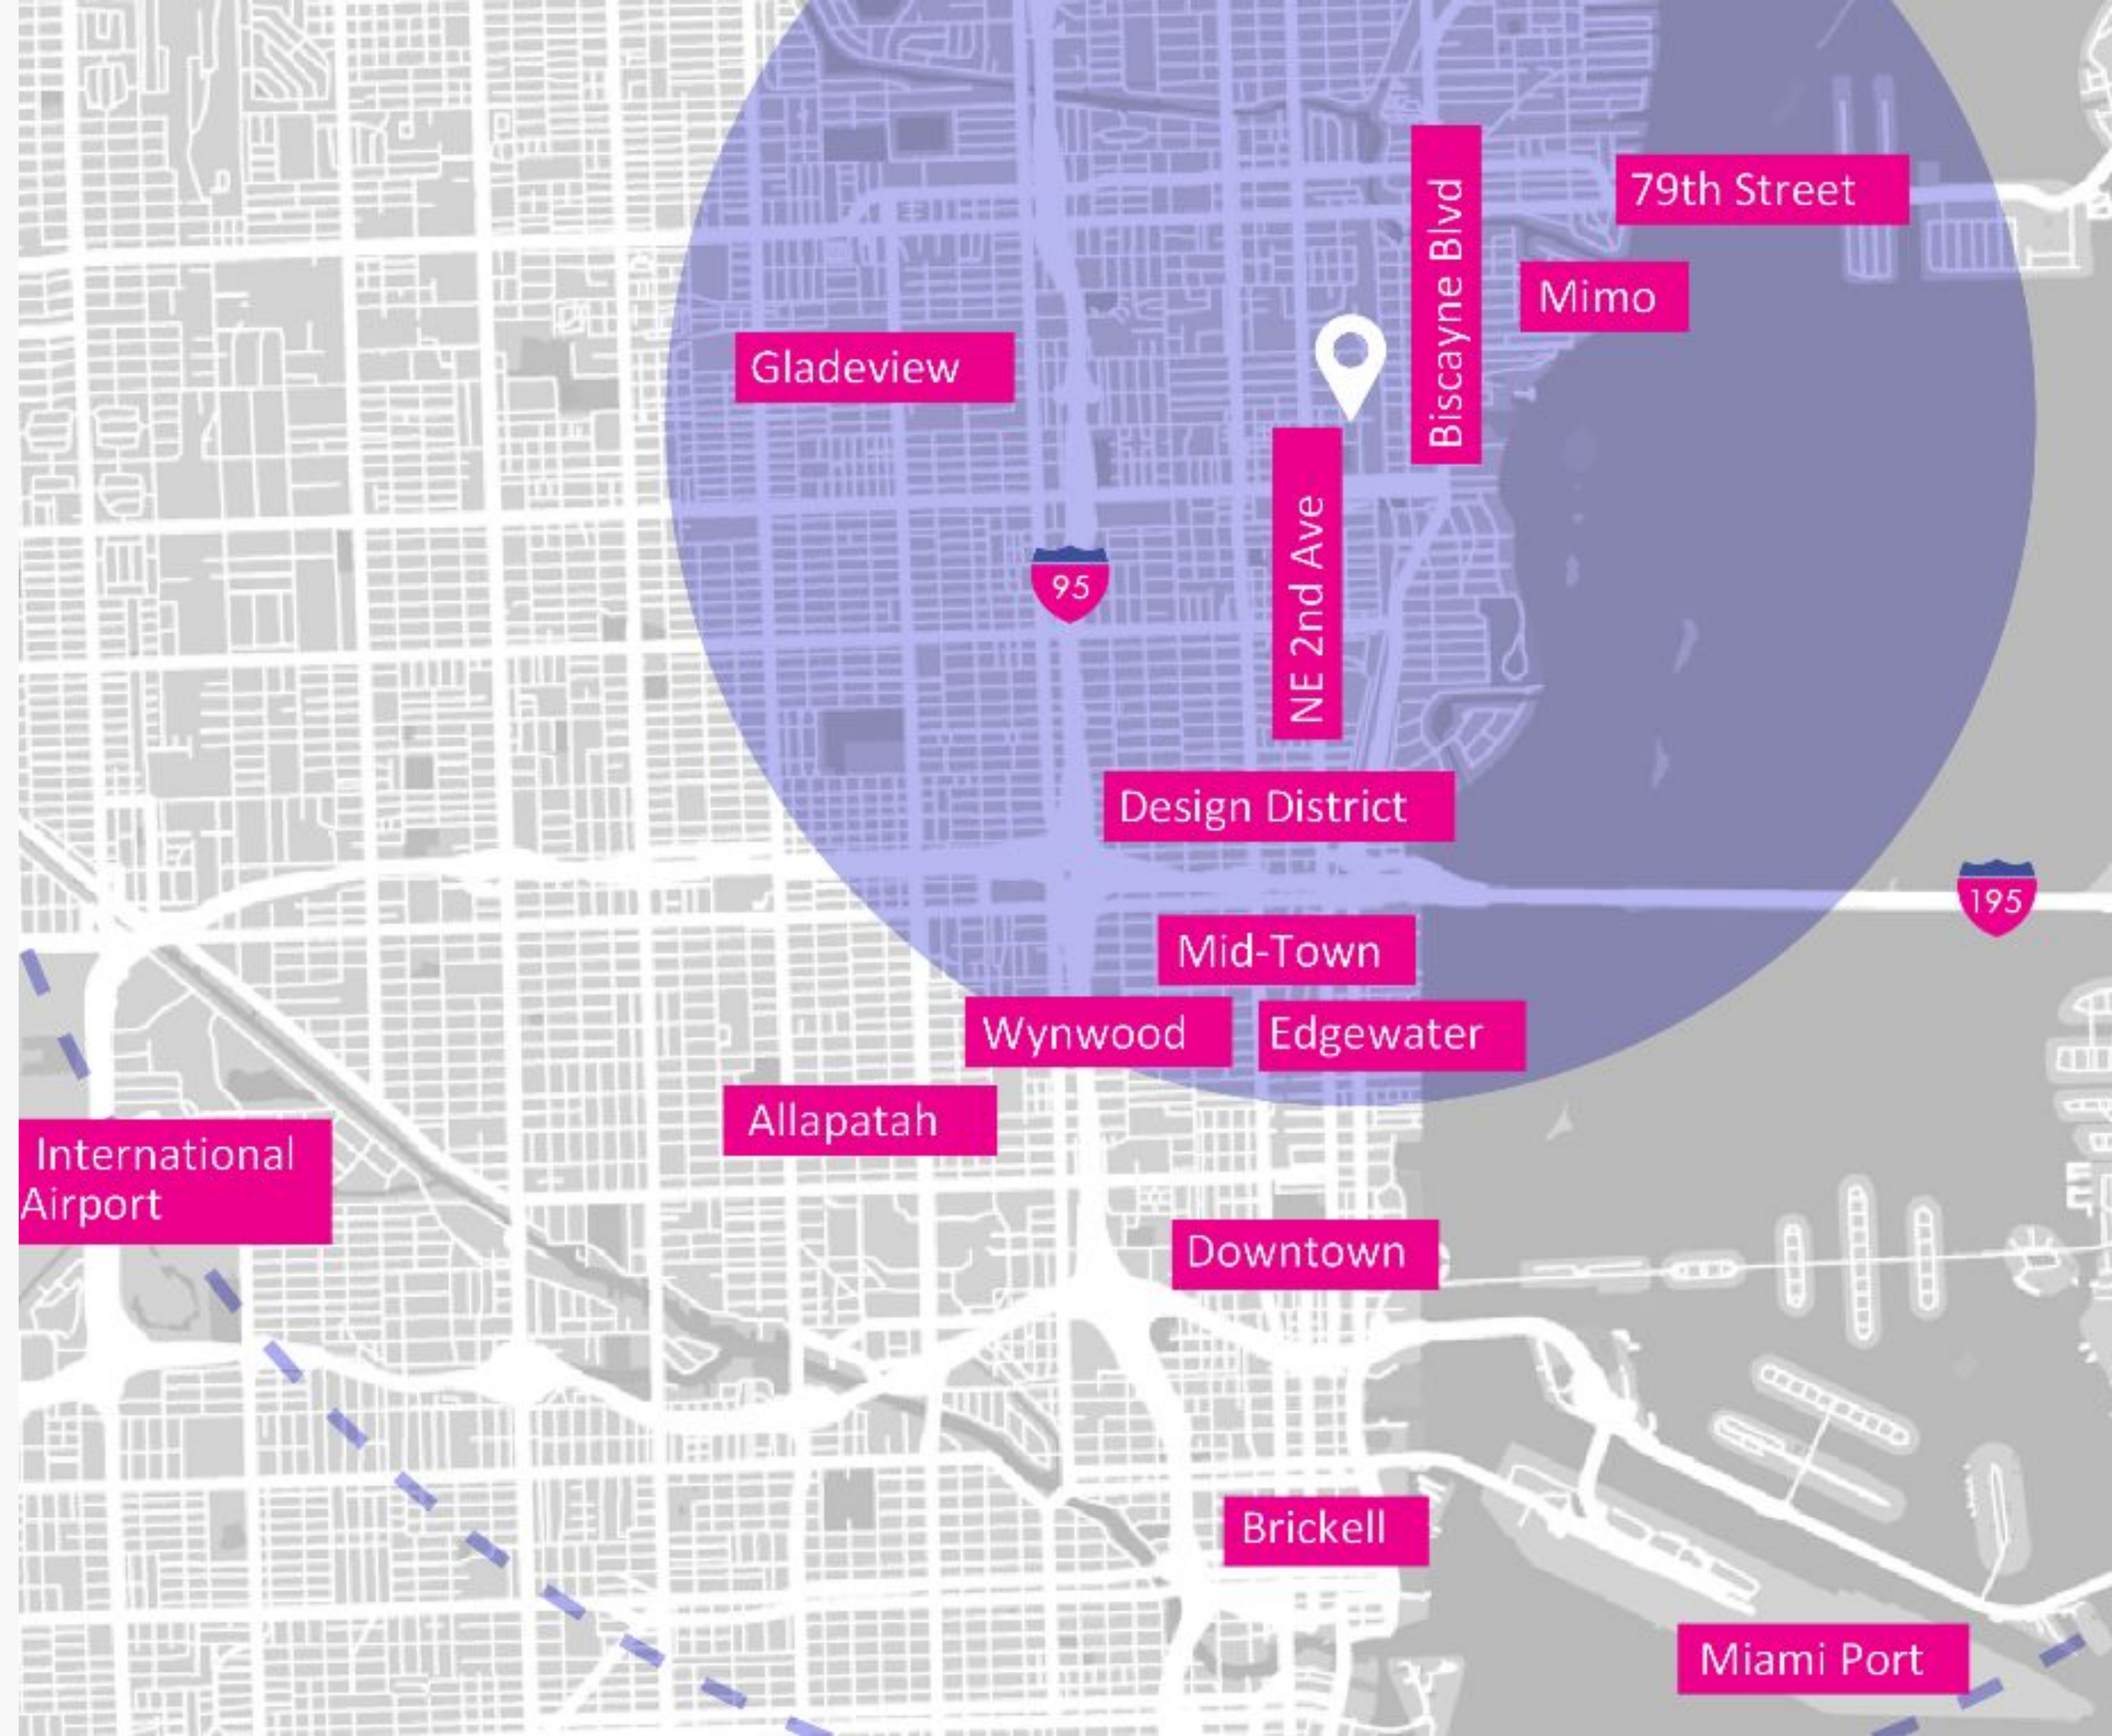

LOCATION

Located in Little River/Little Haiti's industrial neighborhood off NE 2nd Avenue and 67th Street, Locust Projects is close to the Design District, MiMo, Wynwood, Miami Beach, and Miami International Airport and 8 miles to South Beach.