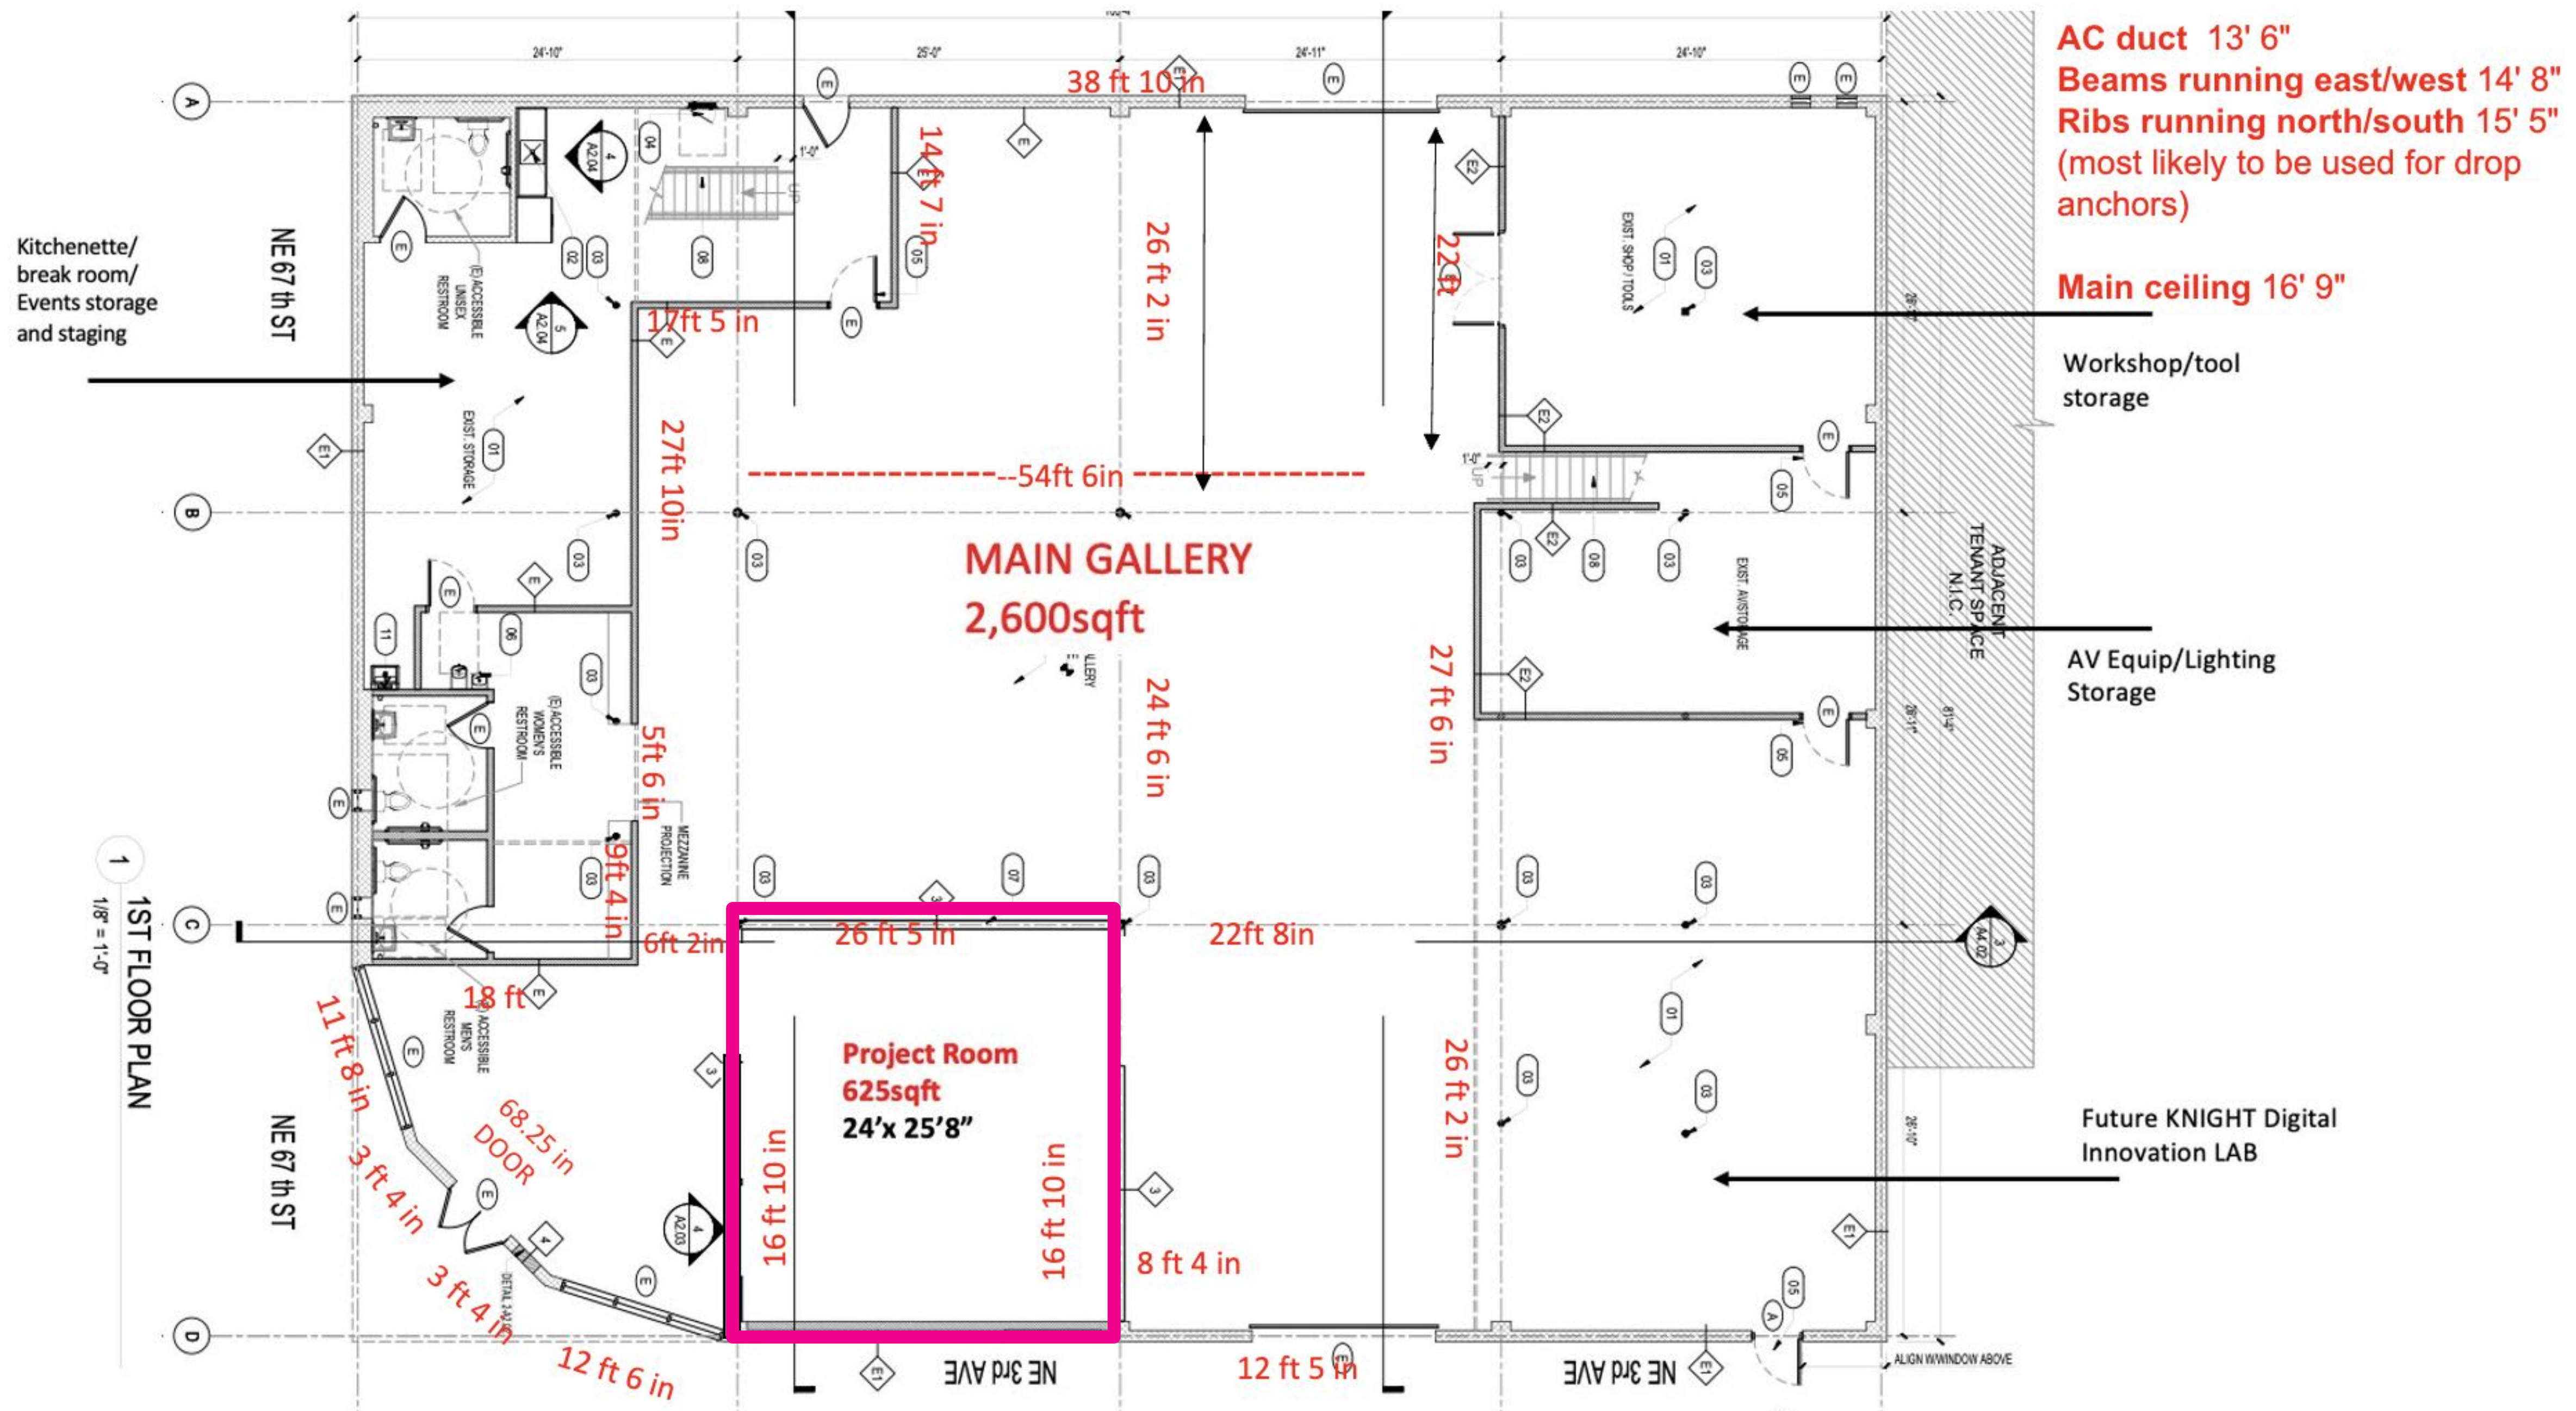

PROJECT ROOM

Approximately 625 sq ft

ABOUT THE SPACE

Floor to ceiling measurements:

- AC duct lowest point 12'10"
- Beams run east/west 14'8"
- Ribs run north/south 15'5"
- Main ceiling 16'9"

Windows:

- 2 on east wall
- Bottom of window 10' to floor

AC duct 13' 6"
Beams running east/west 14' 8"
Ribs running north/south 15' 5"
 (most likely to be used for drop anchors)

Main ceiling 16' 9"

Workshop/tool storage

AV Equip/Lighting Storage

Future KNIGHT Digital Innovation LAB

1
1/8" = 1'-0"

1ST FLOOR PLAN

Kitchenette/
break room/
Events storage
and staging

NE 67th ST

NE 67th ST

MAIN GALLERY
2,600sqft

Project Room
625sqft
24'x 25'8"

ADJACENT
TENANT SPACE
N.I.C.