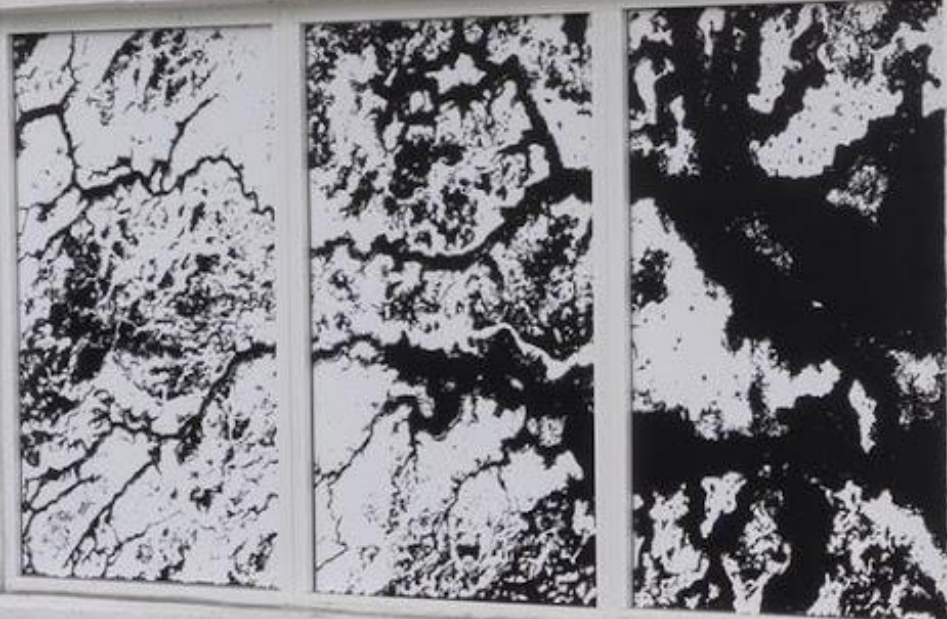

LOCUST
PROJECTS

ART
HAPPENS
HERE.

297

297