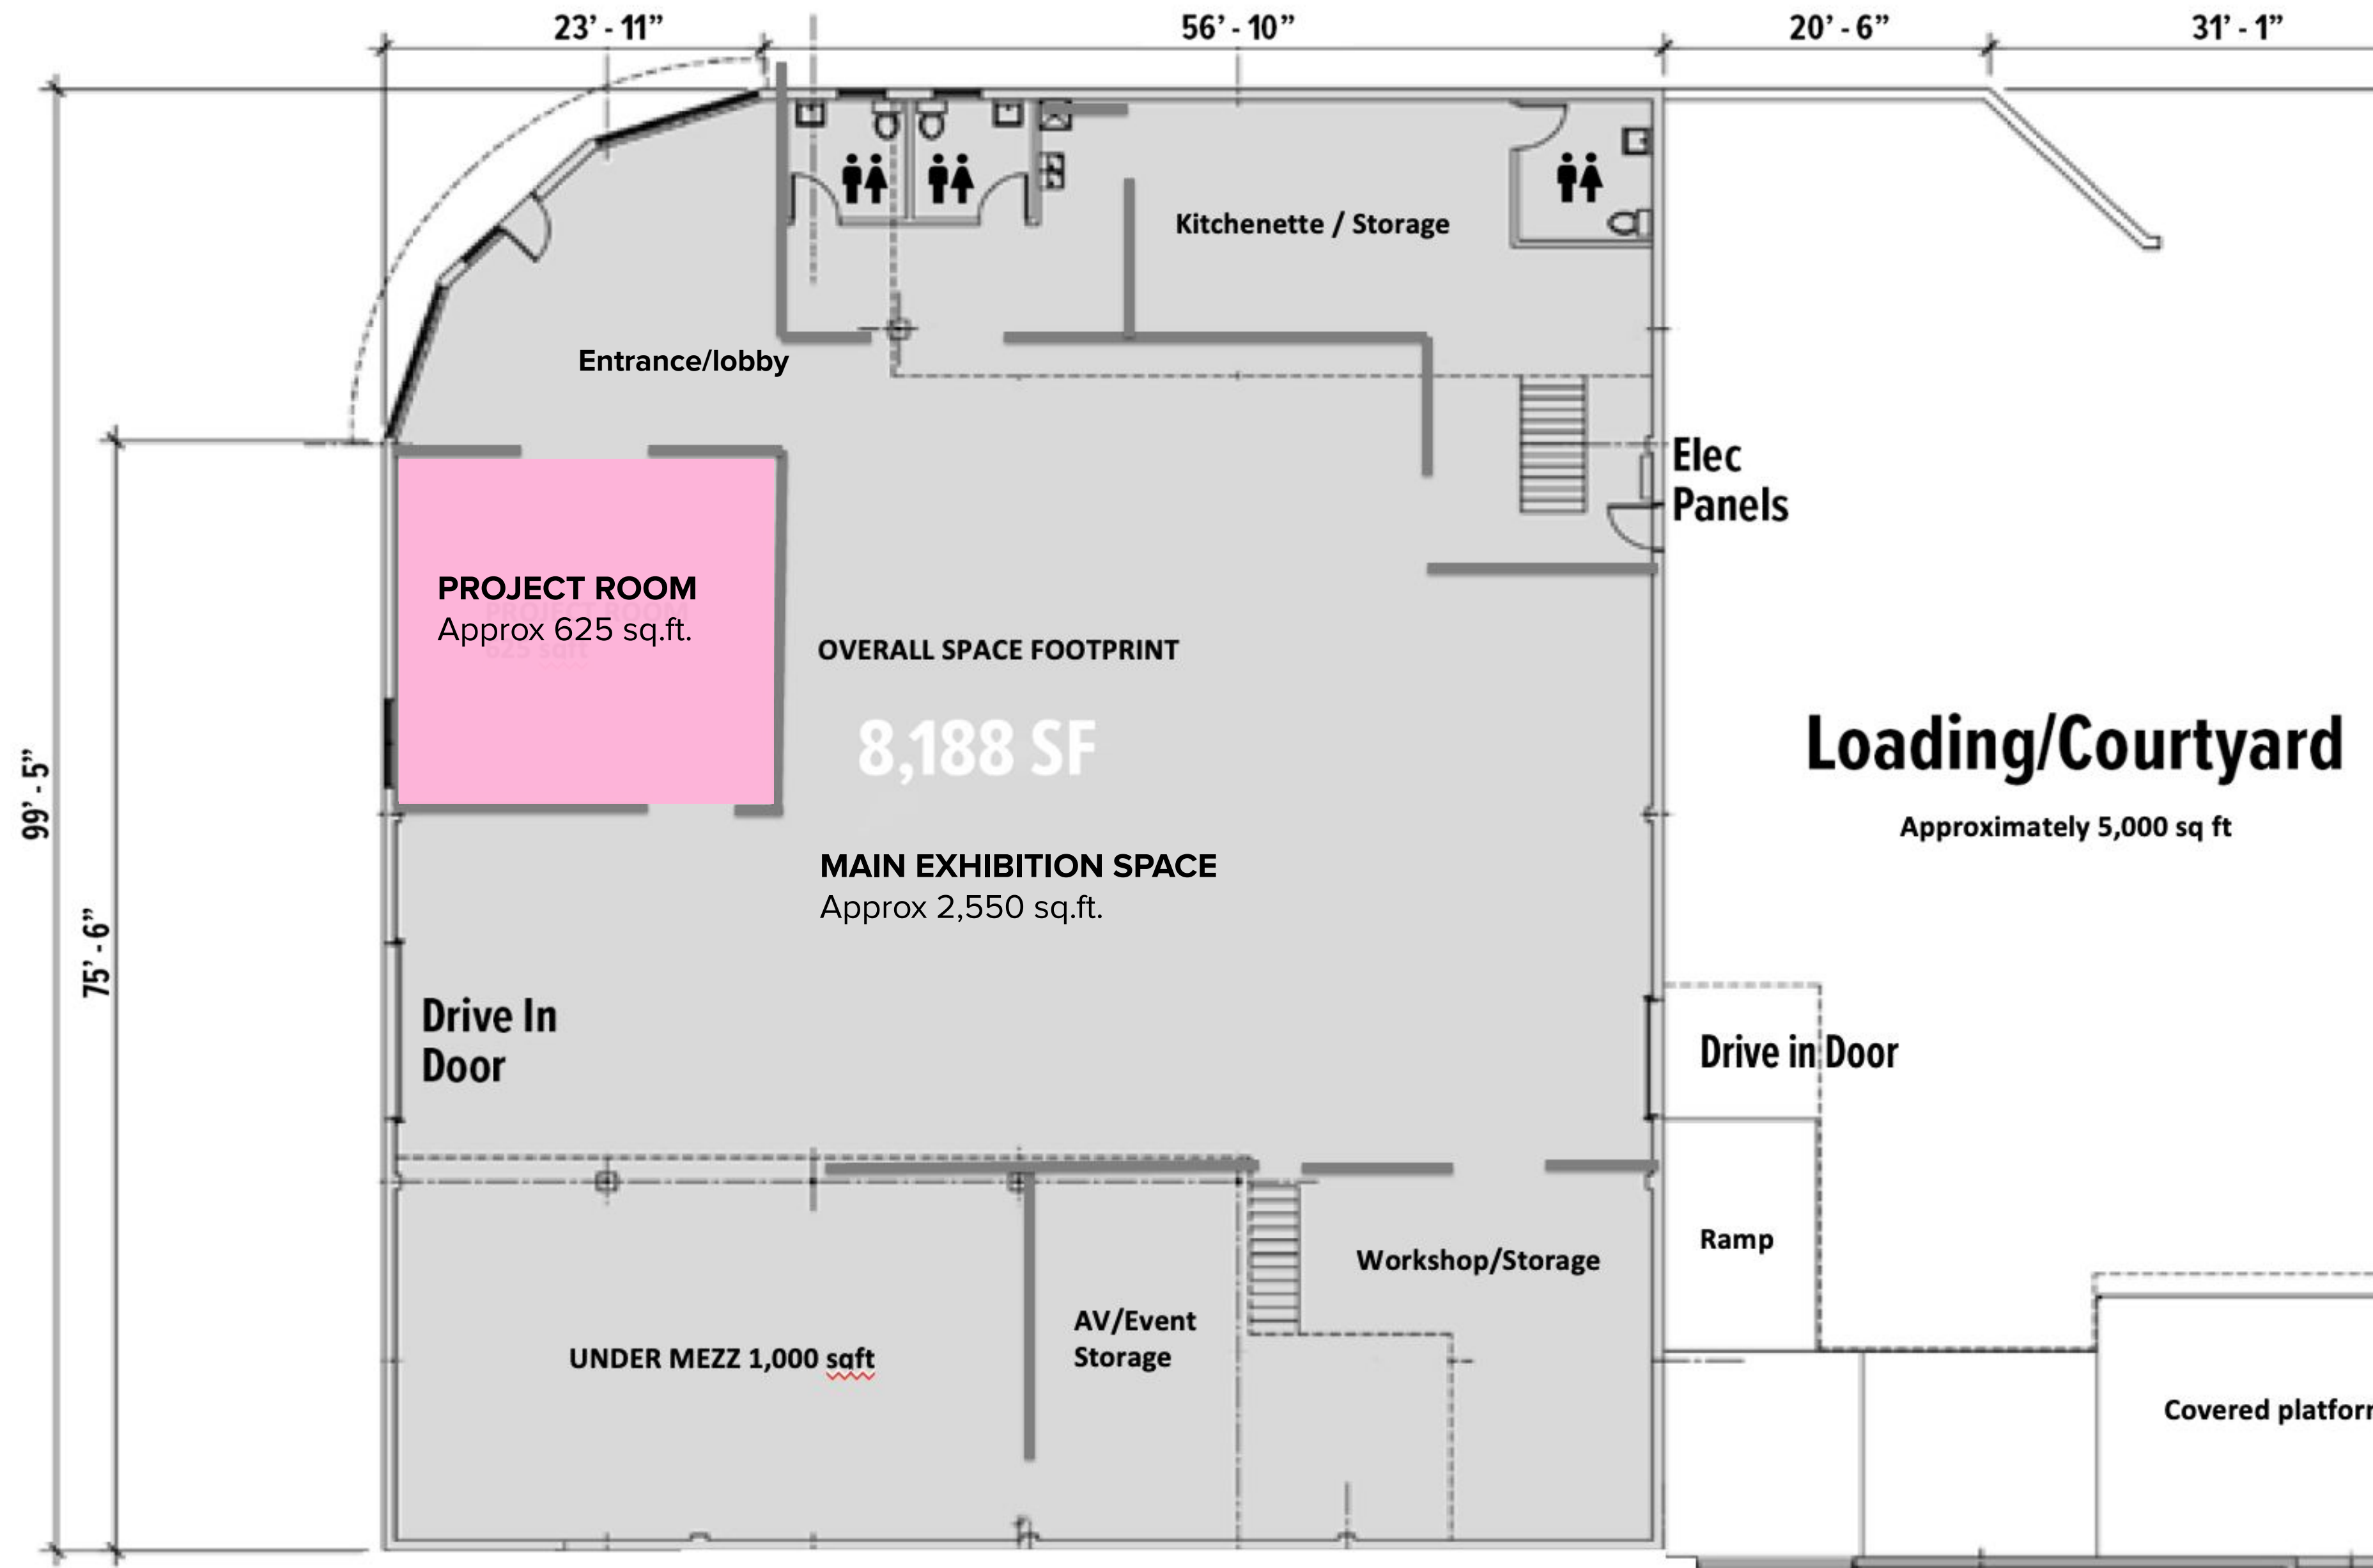

PROJECT ROOM

Approximately 625 sq ft

ABOUT THE SPACE

Floor to ceiling measurements:

- AC duct lowest point 12'10"
- Beams run east/west 14'8"
- Ribs run north/south 15'5"
- Main ceiling 16'9"

Windows:

- 2 on east wall
- Bottom of window 10' to floor

AC duct 13' 6"
Beams running east/west 14' 8"
Ribs running north/south 15' 5"
 (most likely to be used for drop anchors)

Main ceiling 16' 9"

Workshop/tool storage

AV Equip/Lighting Storage

Future KNIGHT Digital Innovation LAB

1
1/8" = 1'-0"

1ST FLOOR PLAN

Kitchenette/
break room/
Events storage
and staging

NE 67th ST

NE 67th ST

MAIN GALLERY
2,600sqft

Project Room
625sqft
24'x 25'8"

ADJACENT
TENANT SPACE
N.I.C.