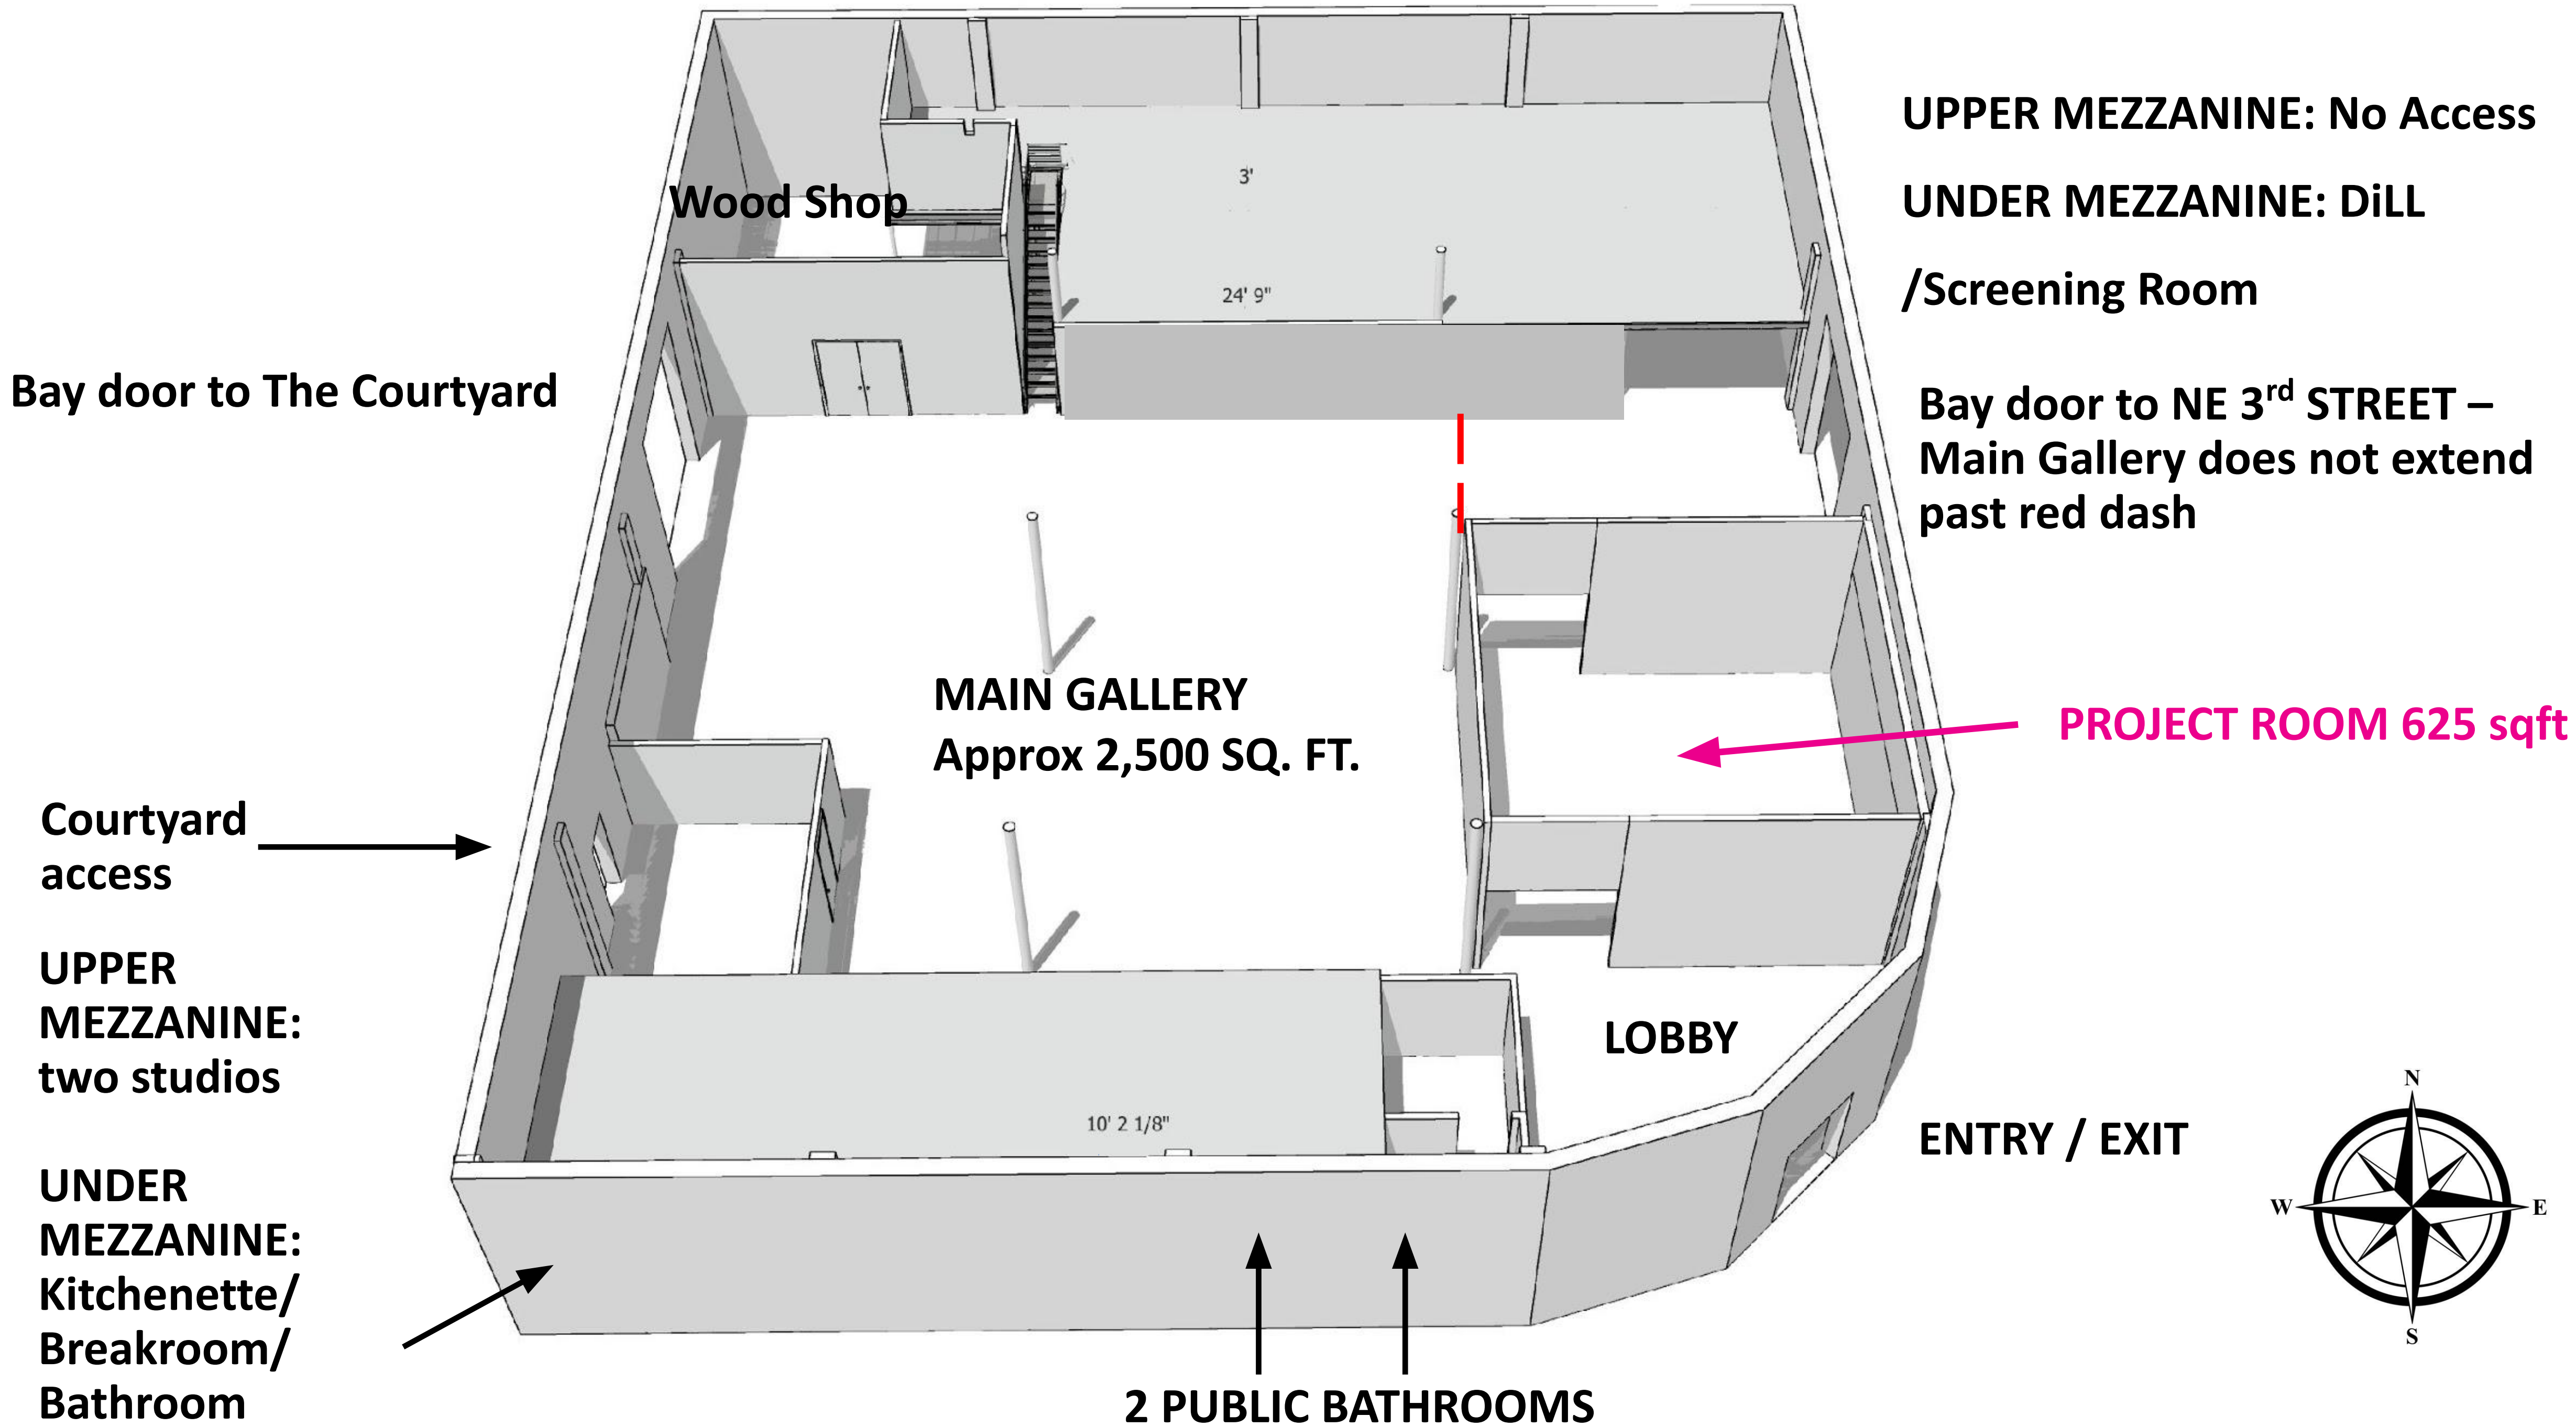

AC duct 13' 6"
Beams running east/west 14' 8"
Ribs running north/south 15' 5"
 (most likely to be used for drop anchors)

Main ceiling 16' 9"

Workshop/tool storage

AV Equip/Lighting Storage

Future KNIGHT Digital Innovation LAB

1
1/8" = 1'-0"

1ST FLOOR PLAN

Kitchenette/
break room/
Events storage
and staging

NE 67th ST

NE 67th ST

MAIN GALLERY
2,600sqft

Project Room
625sqft
24'x 25'8"

ADJACENT
TENANT SPACE
N.I.C.

NE 3rd AVE

NE 3rd AVE

ALIGN WINDOW ABOVE

PROJECT ROOM EXTERIOR VIEW FACING EAST

Jen Clay
Eyes of the Skin, 2023

Eyes Of The
Skin
by Jen Clay

"Poetics of Place" by Cornelius Tulloch and Catherine Conroy. The work is a collaborative effort to explore the relationship between place and identity. It features a series of colorful, abstract panels that create a sense of depth and movement. The installation is set in a gallery with blue walls and a white ceiling. The floor is a light-colored concrete.